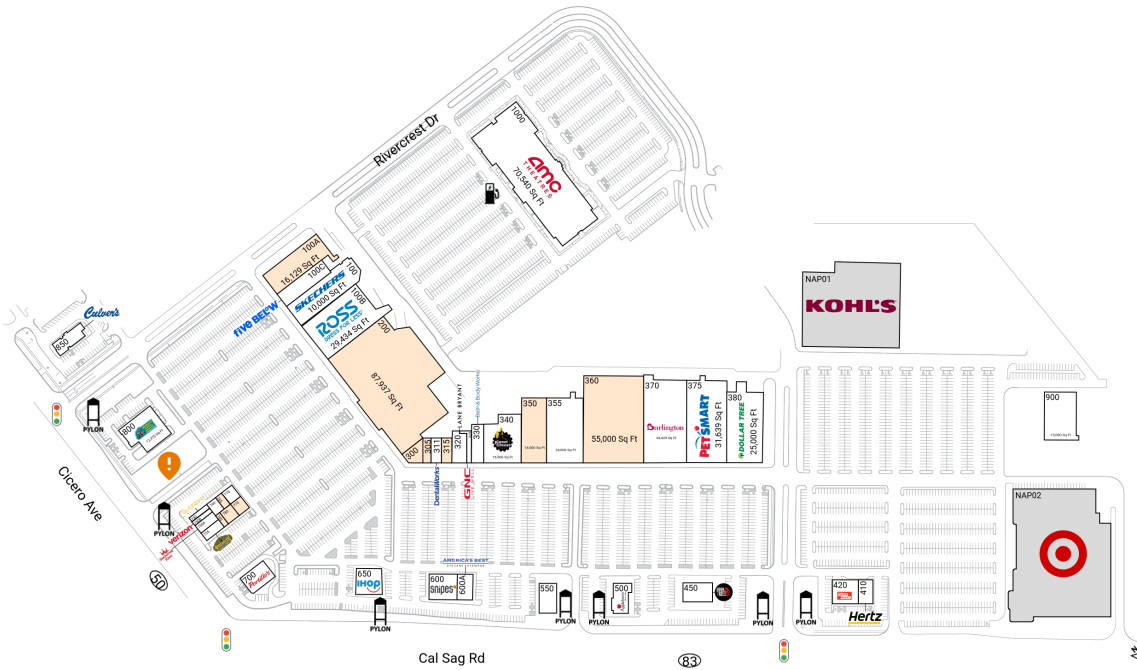

Rivercrest Shopping Center

13200 Cicero Avenue | Crestwood, IL 60445

Cook County Chicago-Naperville-Elgin, IL-IN 536,964 Sq Ft

41.6532, -87.7413

Available Spaces

100A	16,129 Sq Ft	360°	360	55,000 Sq Ft	360°
200	87,937 Sq Ft	360°	765	1,058 Sq Ft	
300	2,973 Sq Ft	360°	775	1,800 Sq Ft	360°
305	1,977 Sq Ft		780	1,925 Sq Ft	360°
315	2,352 Sq Ft	360°	785	730 Sq Ft	360°
350	14,000 Sq Ft	360°	OPO 1	0 Sq Ft	

Current Tenants

Space size listed in square feet

100	SKECHERS	10,000	600	Snipes	7,061
100B	Ross Dress for Less	29,434	600A	America's Best	3,899
100C	Five Below	8,727		Contacts & Eyeglasses	
311	DentalWorks	2,352	650	IHOP	4,977
320	Lane Bryant	4,303	700	Portillo's	6,000
325	GNC	1,639	750	Crave Cookies	1,864
330	Bath & Body Works	3,600	750A	Smoothie King	1,073
340	Planet Fitness	16,500	750B	Verizon Wireless	1,300
355	Office Max	24,000	755	Potbelly Sandwich	2,390
370	Burlington	34,425		Works	
375	PetSmart	31,639	760	Nailistic and Spa	1,485
380	Dollar Tree	25,000	770	Eiffel Waffle	1,842
410	Hertz	3,000	800	Mavis Tire	12,370
420	DashMart	6,500	850	Culver's	4,000
450	Hook & Reel Cajun	5,435	900	Hollywood Park	15,000
	Seafood & Bar		1000	AMC Theatres	70,540
500	Applebee's	5,600	NAP01	Kohl's	0
550	Fat Tommy's	5,128	NAP02	Target	0

This site plan is for illustrative and information purposes only, showing the general layout of the shopping center; and is not a legal survey. Brixmor makes no representation or warranty that the shopping center is exactly as depicted as site conditions and tenant mix are subject to change over time. 4152